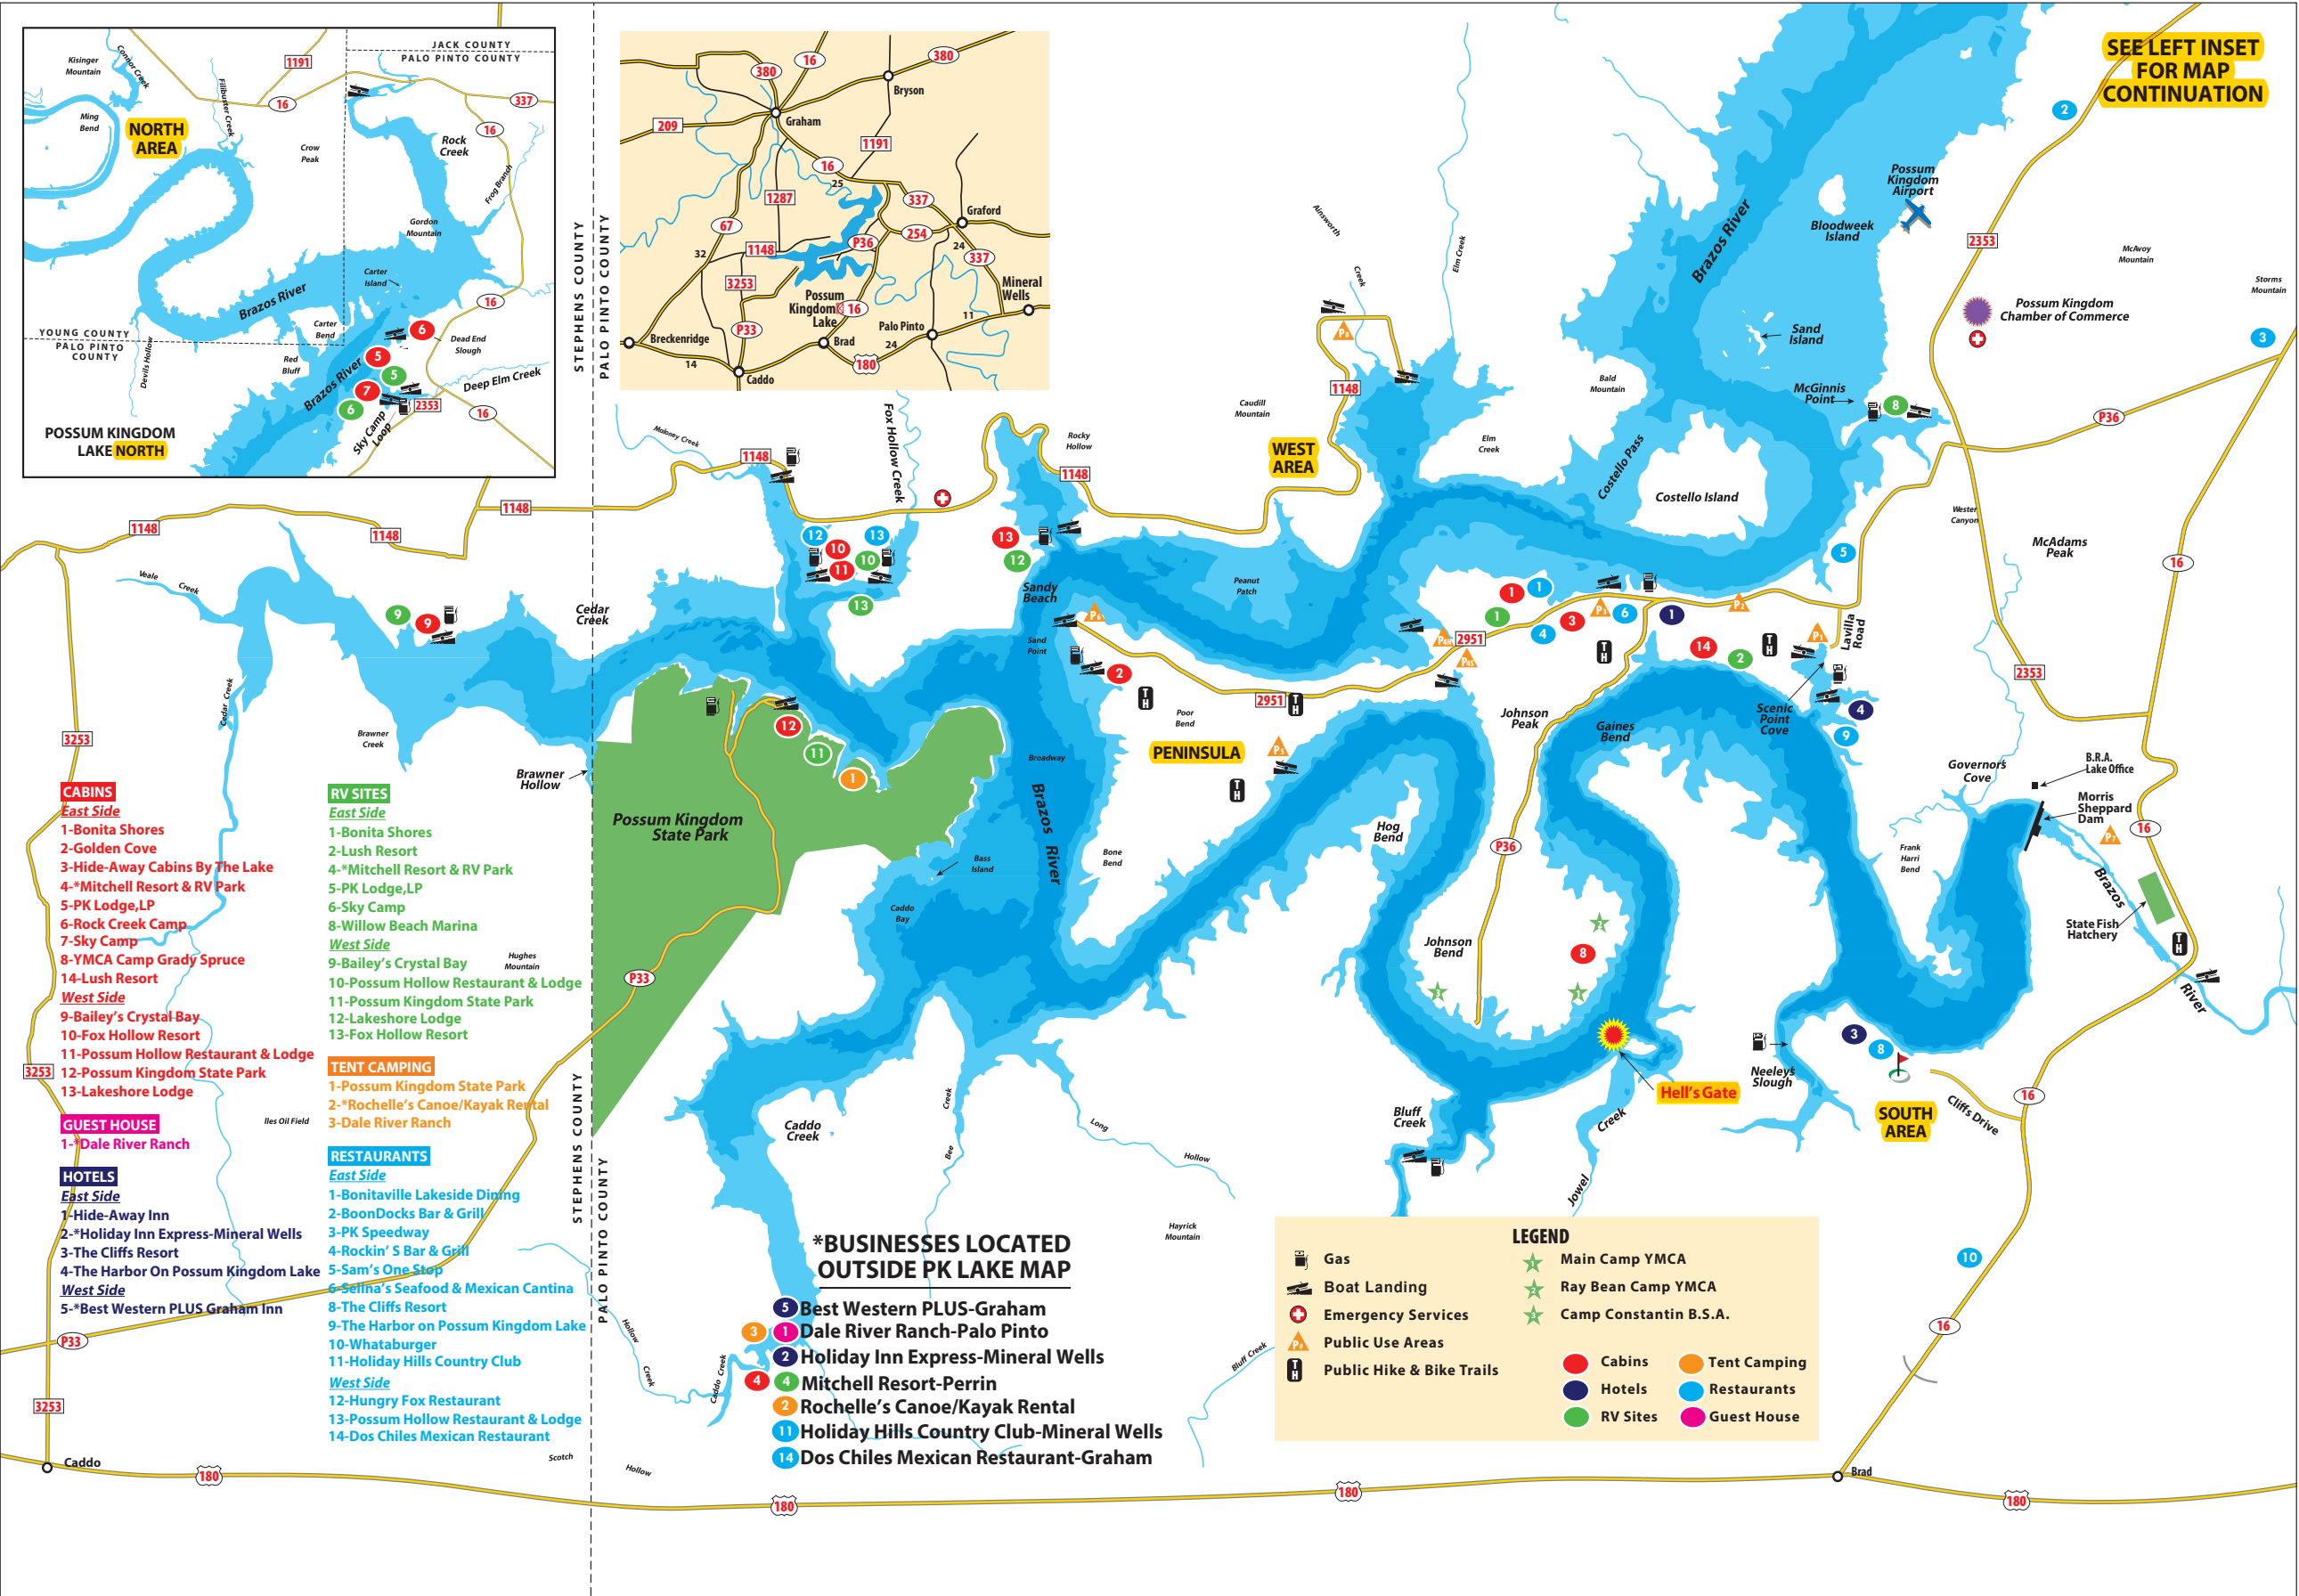

POSSUM KINGDOM LAKE MAP

SEE LEFT INSET FOR MAP CONTINUATION

- CABINS**
East Side
- 1-Bonita Shores
 - 2-Golden Cove
 - 3-Hide-Away Cabins By The Lake
 - 4-*Mitchell Resort & RV Park
 - 5-PK Lodge,LP
 - 6-Rock Creek Camp
 - 7-Sky Camp
 - 8-YMCA Camp Grady Spruce
 - 14-Lush Resort
- West Side*
- 9-Bailey's Crystal Bay
 - 10-Fox Hollow Resort
 - 11-Possum Hollow Restaurant & Lodge
 - 12-Possum Kingdom State Park
 - 13-Lakeshore Lodge
- GUEST HOUSE**
- 1-Dale River Ranch
- HOTELS**
East Side
- 1-Hide-Away Inn
 - 2-*Holiday Inn Express-Mineral Wells
 - 3-The Cliffs Resort
 - 4-The Harbor On Possum Kingdom Lake
- West Side*
- 5-*Best Western PLUS Graham Inn

- RV SITES**
East Side
- 1-Bonita Shores
 - 2-Lush Resort
 - 4-*Mitchell Resort & RV Park
 - 5-PK Lodge,LP
 - 6-Sky Camp
 - 8-Willow Beach Marina
- West Side*
- 9-Bailey's Crystal Bay
 - 10-Possum Hollow Restaurant & Lodge
 - 11-Possum Kingdom State Park
 - 12-Lakeshore Lodge
 - 13-Fox Hollow Resort
- TENT CAMPING**
- 1-Possum Kingdom State Park
 - 2-*Rochelle's Canoe/Kayak Rental
 - 3-Dale River Ranch
- RESTAURANTS**
East Side
- 1-Bonitaville Lakeside Dining
 - 2-BoonDocks Bar & Grill
 - 3-PK Speedway
 - 4-Rockin' S Bar & Grill
 - 5-Sam's One Stop
 - 6-Seima's Seafood & Mexican Cantina
 - 8-The Cliffs Resort
 - 9-The Harbor on Possum Kingdom Lake
 - 10-Whataburger
 - 11-Holiday Hills Country Club
- West Side*
- 12-Hungry Fox Restaurant
 - 13-Possum Hollow Restaurant & Lodge
 - 14-Dos Chiles Mexican Restaurant

- *BUSINESSES LOCATED OUTSIDE PK LAKE MAP**
- 5 Best Western PLUS-Graham
 - 1 Dale River Ranch-Palo Pinto
 - 2 Holiday Inn Express-Mineral Wells
 - 4 Mitchell Resort-Perrin
 - 2 Rochelle's Canoe/Kayak Rental
 - 11 Holiday Hills Country Club-Mineral Wells
 - 14 Dos Chiles Mexican Restaurant-Graham