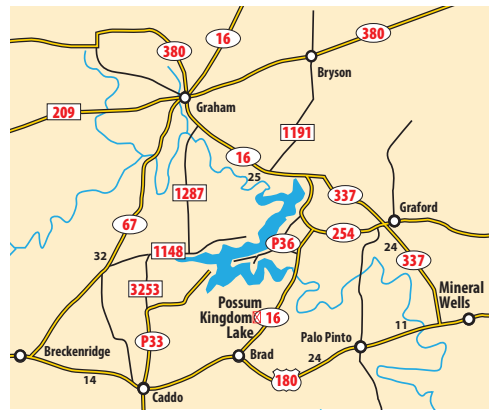

POSSUM KINGDOM LAKE MAP

SEE LEFT INSET FOR MAP CONTINUATION

- CABINS**
East Side
- 1-Bonita Shores
 - 2-Golden Cove
 - 3-Hide-Away Cabins By The Lake
 - 4-*Mitchell Resort & RV Park
 - 5-PK Lodge,LP
 - 6-Rock Creek Camp
 - 7-Sky Camp
 - 8-YMCA Camp Grady Spruce
 - 14-Lush Resort
- West Side*
- 9-Bailey's Crystal Bay
 - 10-Fox Hollow Resort
 - 11-Possum Hollow Restaurant & Lodge
 - 12-Possum Kingdom State Park
 - 13-Lakeshore Lodge
- GUEST HOUSE**
- 1-Dale River Ranch
- HOTELS**
East Side
- 1-Hide-Away Inn
 - 2-*Holiday Inn Express-Mineral Wells
 - 3-The Cliffs Resort
 - 4-The Harbor On Possum Kingdom Lake
- West Side*
- 5-*Best Western PLUS Graham Inn

- RV SITES**
East Side
- 1-Bonita Shores
 - 2-Lush Resort
 - 4-*Mitchell Resort & RV Park
 - 5-PK Lodge,LP
 - 6-Sky Camp
 - 8-Willow Beach Marina
- West Side*
- 9-Bailey's Crystal Bay
 - 10-Possum Hollow Restaurant & Lodge
 - 11-Possum Kingdom State Park
 - 12-Lakeshore Lodge
 - 13-Fox Hollow Resort
- TENT CAMPING**
- 1-Possum Kingdom State Park
 - 2-*Rochelle's Canoe/Kayak Rental
 - 3-Dale River Ranch
- RESTAURANTS**
East Side
- 1-Bonitaville Lakeside Dining
 - 2-BoonDocks Bar & Grill
 - 3-PK Speedway
 - 4-Rockin' S Bar & Grill
 - 5-Sam's One Stop
 - 6-Seima's Seafood & Mexican Cantina
 - 8-The Cliffs Resort
 - 9-The Harbor on Possum Kingdom Lake
 - 10-Whataburger
 - 11-Holiday Hills Country Club
- West Side*
- 12-Hungry Fox Restaurant
 - 13-Possum Hollow Restaurant & Lodge
 - 14-Dos Chiles Mexican Restaurant

- *BUSINESSES LOCATED OUTSIDE PK LAKE MAP**
- 5 Best Western PLUS-Graham
 - 1 Dale River Ranch-Palo Pinto
 - 2 Holiday Inn Express-Mineral Wells
 - 4 Mitchell Resort-Perrin
 - 2 Rochelle's Canoe/Kayak Rental
 - 11 Holiday Hills Country Club-Mineral Wells
 - 14 Dos Chiles Mexican Restaurant-Graham