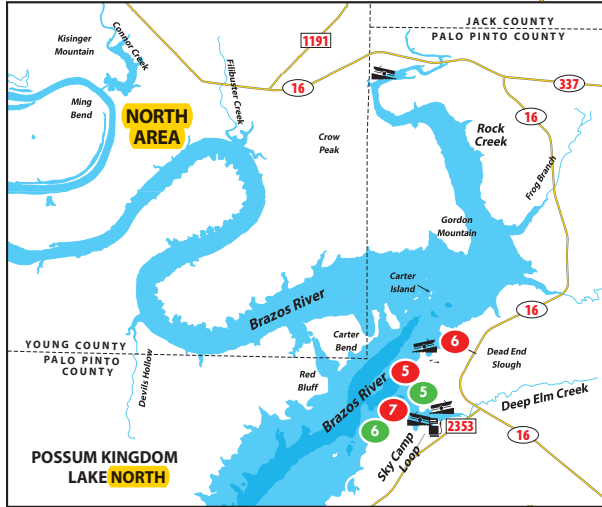

POSSUM KINGDOM LAKE MAP

SEE LEFT INSET FOR MAP CONTINUATION

- CABINS**
East Side
- 1-Bonita Shores
 - 2-Golden Cove
 - 3-Hide-Away Cabins By The Lake
 - 4-*Mitchell Resort & RV Park
 - 5-PK Lodge,LP
 - 6-Rock Creek Camp
 - 7-Sky Camp
 - 8-YMCA Camp Grady Spruce
 - 14-Lush Resort
- West Side*
- 9-Bailey's Crystal Bay
 - 10-Fox Hollow Resort
 - 11-Possum Hollow Restaurant & Lodge
 - 12-Possum Kingdom State Park
 - 13-Lakeshore Lodge
- GUEST HOUSE**
- 1-Dale River Ranch
- HOTELS**
East Side
- 1-Hide-Away Inn
 - 2-*Holiday Inn Express-Mineral Wells
 - 3-The Cliffs Resort
 - 4-The Harbor On Possum Kingdom Lake
- West Side*
- 5-*Best Western PLUS Graham Inn

- RV SITES**
East Side
- 1-Bonita Shores
 - 2-Lush Resort
 - 4-*Mitchell Resort & RV Park
 - 5-PK Lodge,LP
 - 6-Sky Camp
 - 8-Willow Beach Marina
- West Side*
- 9-Bailey's Crystal Bay
 - 10-Possum Hollow Restaurant & Lodge
 - 11-Possum Kingdom State Park
 - 12-Lakeshore Lodge
 - 13-Fox Hollow Resort
- TENT CAMPING**
- 1-Possum Kingdom State Park
 - 2-*Rochelle's Canoe/Kayak Rental
 - 3-Dale River Ranch
- RESTAURANTS**
East Side
- 1-Bonitaville Lakeside Dining
 - 2-BoonDocks Bar & Grill
 - 3-PK Speedway
 - 4-Rockin' S Bar & Grill
 - 5-Sam's One Stop
 - 6-Seima's Seafood & Mexican Cantina
 - 8-The Cliffs Resort
 - 9-The Harbor on Possum Kingdom Lake
 - 10-Whataburger
 - 11-Holiday Hills Country Club
- West Side*
- 12-Hungry Fox Restaurant
 - 13-Possum Hollow Restaurant & Lodge
 - 14-Dos Chiles Mexican Restaurant

- *BUSINESSES LOCATED OUTSIDE PK LAKE MAP**
- 5 Best Western PLUS-Graham
 - 1 Dale River Ranch-Palo Pinto
 - 2 Holiday Inn Express-Mineral Wells
 - 4 Mitchell Resort-Perrin
 - 2 Rochelle's Canoe/Kayak Rental
 - 11 Holiday Hills Country Club-Mineral Wells
 - 14 Dos Chiles Mexican Restaurant-Graham